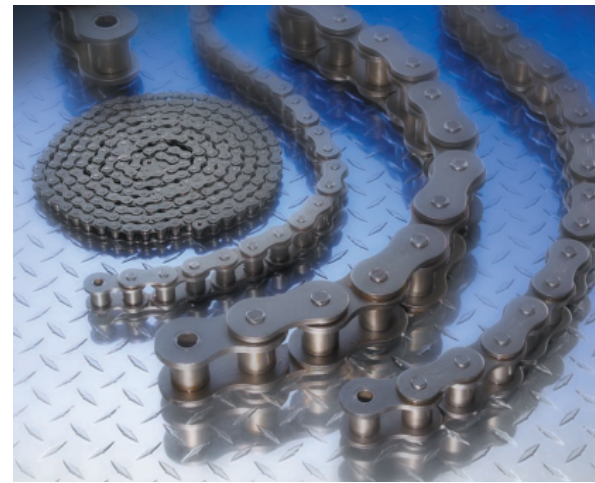

# **RENOLD**

*Superior Chain Technology*

## **Link-Belt®**

**OILFIELD ROLLER CHAIN**

7F-0020

**API 7F Certified roller chain and links in stock and cut to exact size**

MULTIWEB & TECHNOLOGIES CORP.  
Miami, FL. 33166  
Phone: +1305-640-3003  
Wsp: +1305-572-5284  
e-mail: [info@multiwebcorp.com](mailto:info@multiwebcorp.com)  
[www.multiwebcorp.com](http://www.multiwebcorp.com)

# OTECO PRODUCTS

MANIFOLD FITTINGS

PIPE & KELLY WIPERS

PRESSURE GAUGES

BALANCING & PULL BACK STRAPS

MODEL 72 GATE VALVES

BOX WRENCHES

MODEL DM GATE VALVES